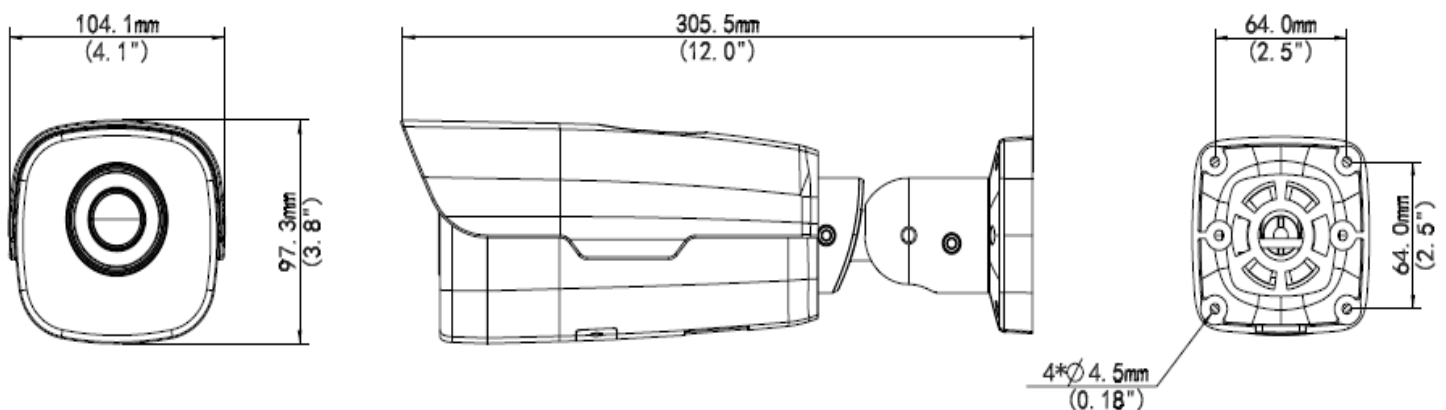

Storage	
Edge Storage	Micro SD, Up to 128 GB
Network Storage	ANR
Network	
Protocols	IPv4, IGMP, ICMP, ARP, TCP, UDP, DHCP, PPPoE, RTP, RTSP, RTCP, DNS, DDNS, NTP, FTP, UPnP, HTTP, HTTPS, SMTP, 802.1x, SNMP
Compatible Integration	ONVIF(Profile S, Profile G), API
Interface	
Audio I/O	Audio cable
	1 Input: impedance 35 kΩ; amplitude 2 V [p-p]
	1 Output: impedance 600 Ω; amplitude 2 V [p-p]
Alarm I/O	2 / 1
Serial Port	1 RS485
Network	1 RJ45 10M/100M Base-TX Ethernet
Video Output	1 BNC, impedance 75 Ω; amplitude 1 V [p-p]
General	
Power	DC12V ± 25%, AC24V ± 25% ,PoE (IEEE802.3 at)
	Power consumption: 13.7W
Dimensions (L × W × H)	305.5 × 104.1 × 97.3mm (12.0" × 4.1" × 3.8")
Weight	1.65 kg (3.6 lb)
Working Environment	-40°C ~ +60°C (-40°F ~ 140°F), Humidity:10%~95% RH(non-condensing)
Ingress Protection	IP67
Reset Button	Supported

Dimensions

Accessories

Installation mode	Accessories	Description
Wall mount	\	Mounting pedestal is included in the Product package
Ceiling mount	\	Mounting pedestal is included in the Product package