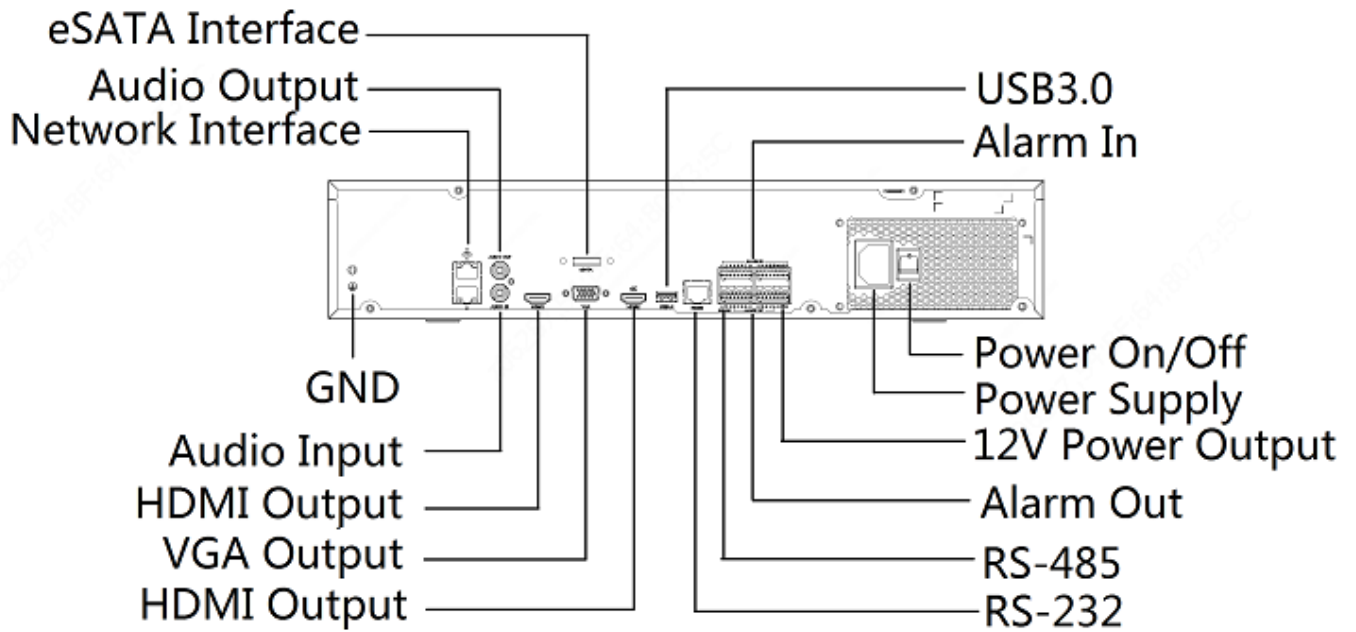

Rear Panel

* Product specifications and availability are subject to change without notice.