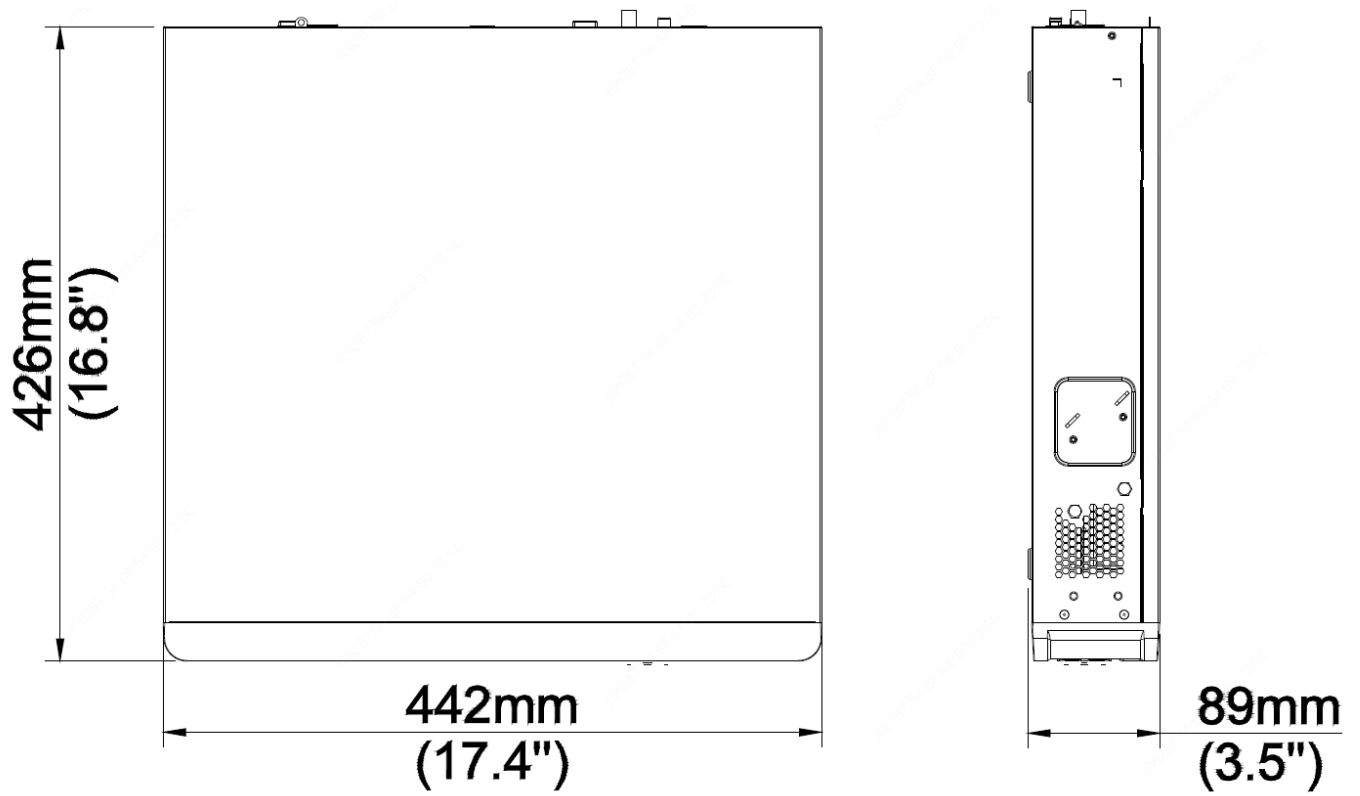

Dimensions