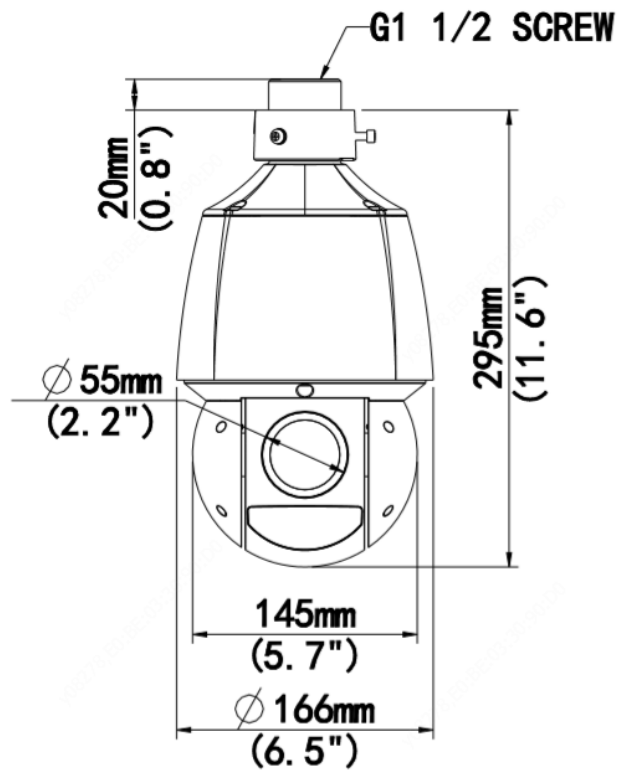

## Specifications

DEC7424HF-X25P					
<b>Camera</b>					
Sensor	1/2.8", 4.0 megapixel, progressive scan, CMOS				
Min. Illumination	Colour: 0.003 Lux (F1.5, AGC ON) 0 Lux with IR				
Day/Night	IR-cut filter with auto switch (ICR)				
Shutter	Auto/Manual, 1 ~ 1/100000s				
WDR	120dB				
S/N	>56dB				
<b>Lens</b>					
Lens type	4.8 ~ 120mm, AF automatic focusing and motorized zoom lens				
Digital Zoom	16				
Optical Zoom	25				
Iris	Auto; F1.5 ~ F3.8				
Angle of View (H)	52.20°~2.74°				
Angle of View (V)	30.81°~1.54°				
Angle of View (O)	64.20°~3.23°				
<b>DORI</b>					
DORI Distance	Lens (mm)	Detect (m)	Observe (m)	Recognize (m)	Identify (m)
	4.8	119.3(391.2ft)	47.7(156.5ft)	23.9(78.2ft)	11.9(39.1ft)
	120	2475.0(8120.1ft)	990.0(3248.0ft)	495.0(1624.0ft)	247.5(812.0ft)
<b>Illuminator</b>					
IR Range	Up to 100m (328 ft) IR range				
Wavelength	850nm				
IR On/Off Control	Auto/Manual				
<b>Video</b>					
Video Compression	Ultra 265, H.265, H.264, MJPEG				
Frame Rate	Main Stream: 4MP(2688*1520), Max 30fps; Sub Stream: 2MP (1920*1080), Max 30fps; Third Stream: D1 (720*576), Max 30fps;				
Video Bit Rate	128 Kbps~16 Mbps				
U-code	Support				
ROI	Support				
Video Stream	Triple streams				
OSD	Up to 8 OSDs				
Privacy Mask	24 areas, up to 4 areas per scene				
<b>Image</b>					
White Balance	Auto/Outdoor/Fine Tune/Sodium Lamp/Locked/Auto2				
Digital Noise Reduction	2D/3D DNR				
Smart IR	Support				
Flip	Normal/Flip Vertical/Flip Horizontal/180°/90°Clockwise/90°Anti-clockwise				
HLC	Support				
BLC	Support				

## Dimensions