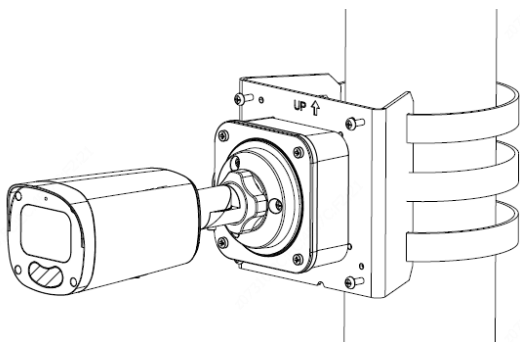

Flip	Normal/Vertical/Horizontal/180°/90°Clockwise/90°Anti-clockwise
Dewarping	N/A
HLC	Supported
BLC	Supported
Defog	Digital Defog
Audio	
Audio Compression	G.711
Suppression	Supported
Sampling Rate	8KHZ
Storage	
Edge Storage	Micro SD, up to 256GB
Network Storage	ANR,NAS(NFS)
Network	
Protocols	IPv4, IGMP, ICMP, ARP, TCP, UDP, DHCP, RTP, RTSP, RTCP, RTMP, DNS, DDNS, NTP, FTP, UPnP, HTTP, HTTPS, SMTP, SSL/TLS, QoS, 802.1x, SNMP
Compatible Integration	ONVIF (Profile S, Profile G, Profile T), API , SDK
User/Host	Up to 32 users. 2 user levels: administrator and common user
Security	Password protection, Strong password, HTTPS encryption, Export operation logs, Basic and digest authentication for RTSP, Digest authentication for HTTP, TLS 1.2, WSSE and digest authentication for ONVIF
Client	DStation DView
Web Browser	Plug-in required live view: IE9+, Chrome 41 and below, Firefox 52 and below
	Plug-in free live view: Chrome 57.0+, Firefox 58.0+, Edge 16+
Interface	
Network	1 * RJ45 10M/100M Base-TX Ethernet
Built-in Mic	Supported
Certification	
EMC	FCC: FCC Part 15
Safety	CE: EN 60950-1 UL: UL60950-1 IEC 60950-1
General	
Power	DC 12V±25%, PoE (IEEE 802.3af)
	Power consumption: Max 8.5W
Power Interface	Ø 5.5mm coaxial power plug
Dimensions (L × W × H)	206 × 74 × 74mm (8.1" × 2.9" × 2.9")
Weight	0.55kg (1.2lb)
Material	metal
Working Environment	-30°C ~ 60°C (-22°F ~ 140°F), Humidity: ≤95% RH (non-condensing)
Storage Environment	-30°C ~ 60°C (-22°F ~ 140°F), Humidity: ≤95% RH (non-condensing)
Surge Protection	6KV
Reset Button	Supported
Ingress Protection	Ingression protection: IP67

Dimensions

Accessories

TR-JB06-IN

TR-JB05-B-IN

TR-UP06-C-IN

TR-A01-IN

Pole Mount

TR-JB06-IN+ TR-UP06-C-IN