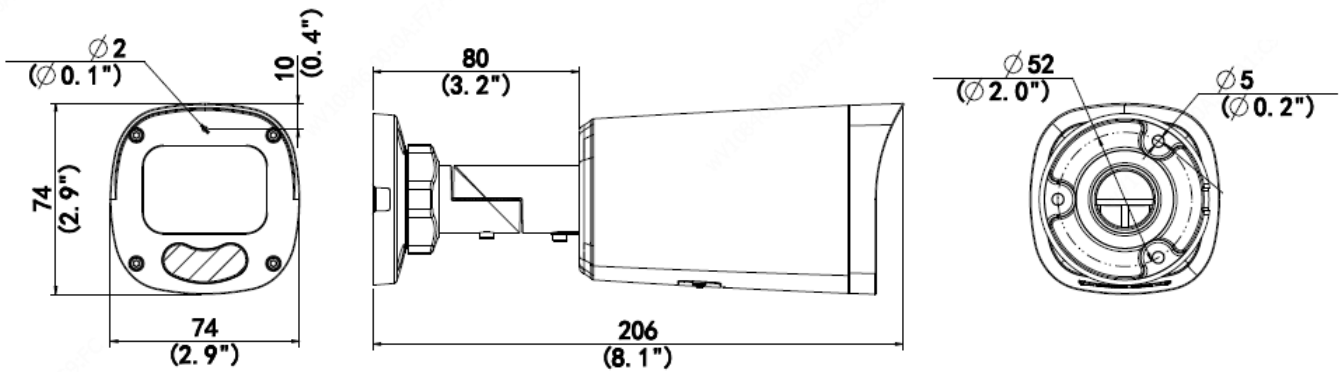

Dimensions