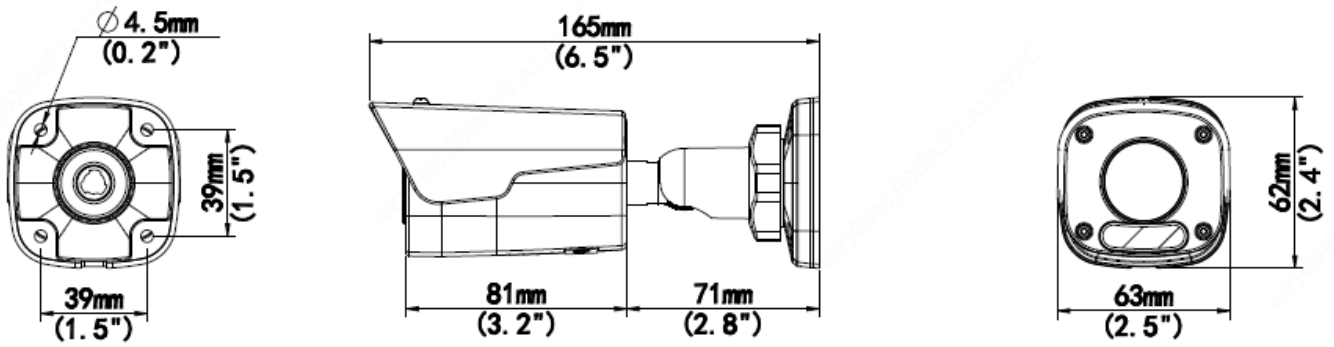

## Key Features

- High quality image with 4MP, 1/3"CMOS sensor
- 4MP (2560\*1440)@25/20fps; 3MP (2304\*1296)@30/25fps; 2MP (1920\*1080)@30/25fps; 720P (1280\*720)@30/25fps
- Ultra 265, H.265, H.264, MJPEG
- Smart IR, up to 30m (98ft) IR distance
- Supports 128 G Micro SD card
- Support PoE power supply
- 3-Axis

## Specifications

	DEC324SE-DPZ				
Camera					
Sensor	1/3", 4.0 megapixel, progressive scan, CMOS				
Minimum Illumination	Colour: 0.01Lux (F2.0, AGC ON) 0Lux with IR on				
Day/Night	IR-cut filter with auto switch (ICR)				
Shutter	Auto/Manual, 1 ~ 1/100000s				
Adjustment angle	Pan: 0° to 360°, Tilt: 0° to 90°, Rotate: 0° to 360°				
S/N	>56dB				
WDR	DWDR				
Lens					
Lens Type	2.8mm @2.0, Fixed-focal				
Lens Mount	M12				
Angle of View (H)	97.0°		79.0°		
Angle of View (V)	52.2°		42.3°		
Angle of View (O)	107.5°		85.1°		
DORI					
DORI Distance	Lens (mm)	Detect (m)	Observe (m)	Recognize (m)	Identify (m)
	2.8	63.0	25.2	12.6	6.3
Illuminator					
IR Range	Up to 30m (98ft) IR range				
Wavelength	850nm				
IR On/Off Control	Auto/Manual				
Video					
Video Compression	Ultra 265, H.265, H.264, MJPEG				
H.264 code profile	Baseline profile, Main profile, High profile				
Frame Rate	Main Stream: 4MP (2560*1440), Max 25fps; 3MP (2304*1296), Max 30fps; 1080P (1920*1080), Max 30fps; 720P (1280*720), Max 30fps Sub Stream: 4CIF (704*576), Max 30fps; 640*360, Max 30fps; 2CIF(704*288), Max 30fps; CIF(352*288), Max 30fps;				
Video Bit Rate	128 Kbps~6144 kbps				
U-code	Supported				
OSD	Up to 4 OSDs				
Privacy Mask	Up to 4 areas				
ROI	Up to 8 areas				
Motion Detection	Up to 4 areas				
Image					
White Balance	Auto/Outdoor/Fine Tune/Sodium Lamp/Locked/Auto2				
Image Setting	Image rotation, brightness, saturation, contrast, sharpness, gain adjustable by web browser				
Digital noise reduction	2D/3D DNR				
Smart IR	Supported				
Flip	Normal/Vertical/Horizontal/180°				

## Dimensions